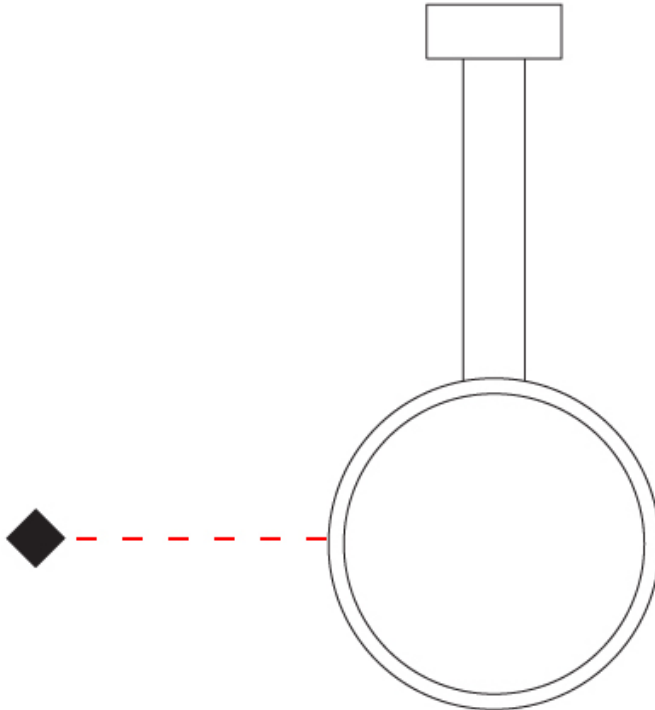

D31005-

PROJECT

TYPE

SPECIFIER

QUANTITY

DATE